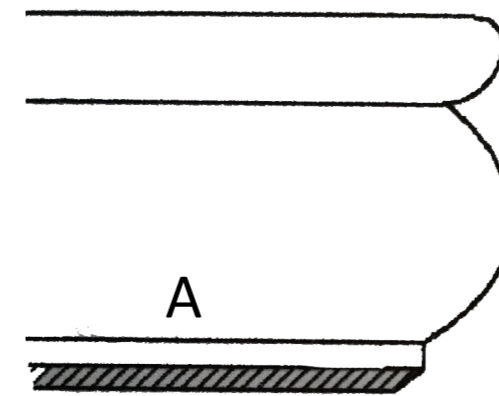

Diameter	Yew	Mahogany
45mm	£6.00	£4.50
58mm	£6.50	£5.00
70mm	£7.50	£6.00
83mm	£8.00	£6.50
95mm	£10.00	£8.00
110mm	£11.50	£9.00
130mm	£14.00	£12.00

Square & Rectangular Bases

All are 18mm thick. Size given is overall. Moulded edge is 5mm. We offer as standard Yew and Mahogany but other woods and are available. Please Contact for enquiries