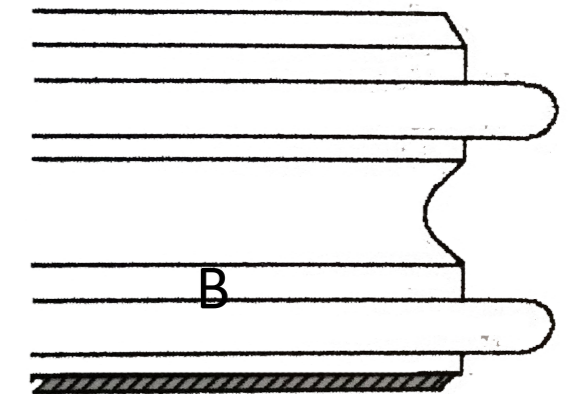

Diameter	Yew	Mahogany
45mm	£6.00	£4.50
58mm	£6.50	£5.00
70mm	£7.50	£6.00
83mm	£8.00	£6.50
95mm	£10.00	£8.00
110mm	£11.50	£9.00
130mm	£14.00	£12.00

Square & Rectangular Bases

All are 18mm thick. Size given is overall. Moulded edge is 5mm. We offer as standard Yew and Mahogany but other woods and are available. Please Contact for enquiries